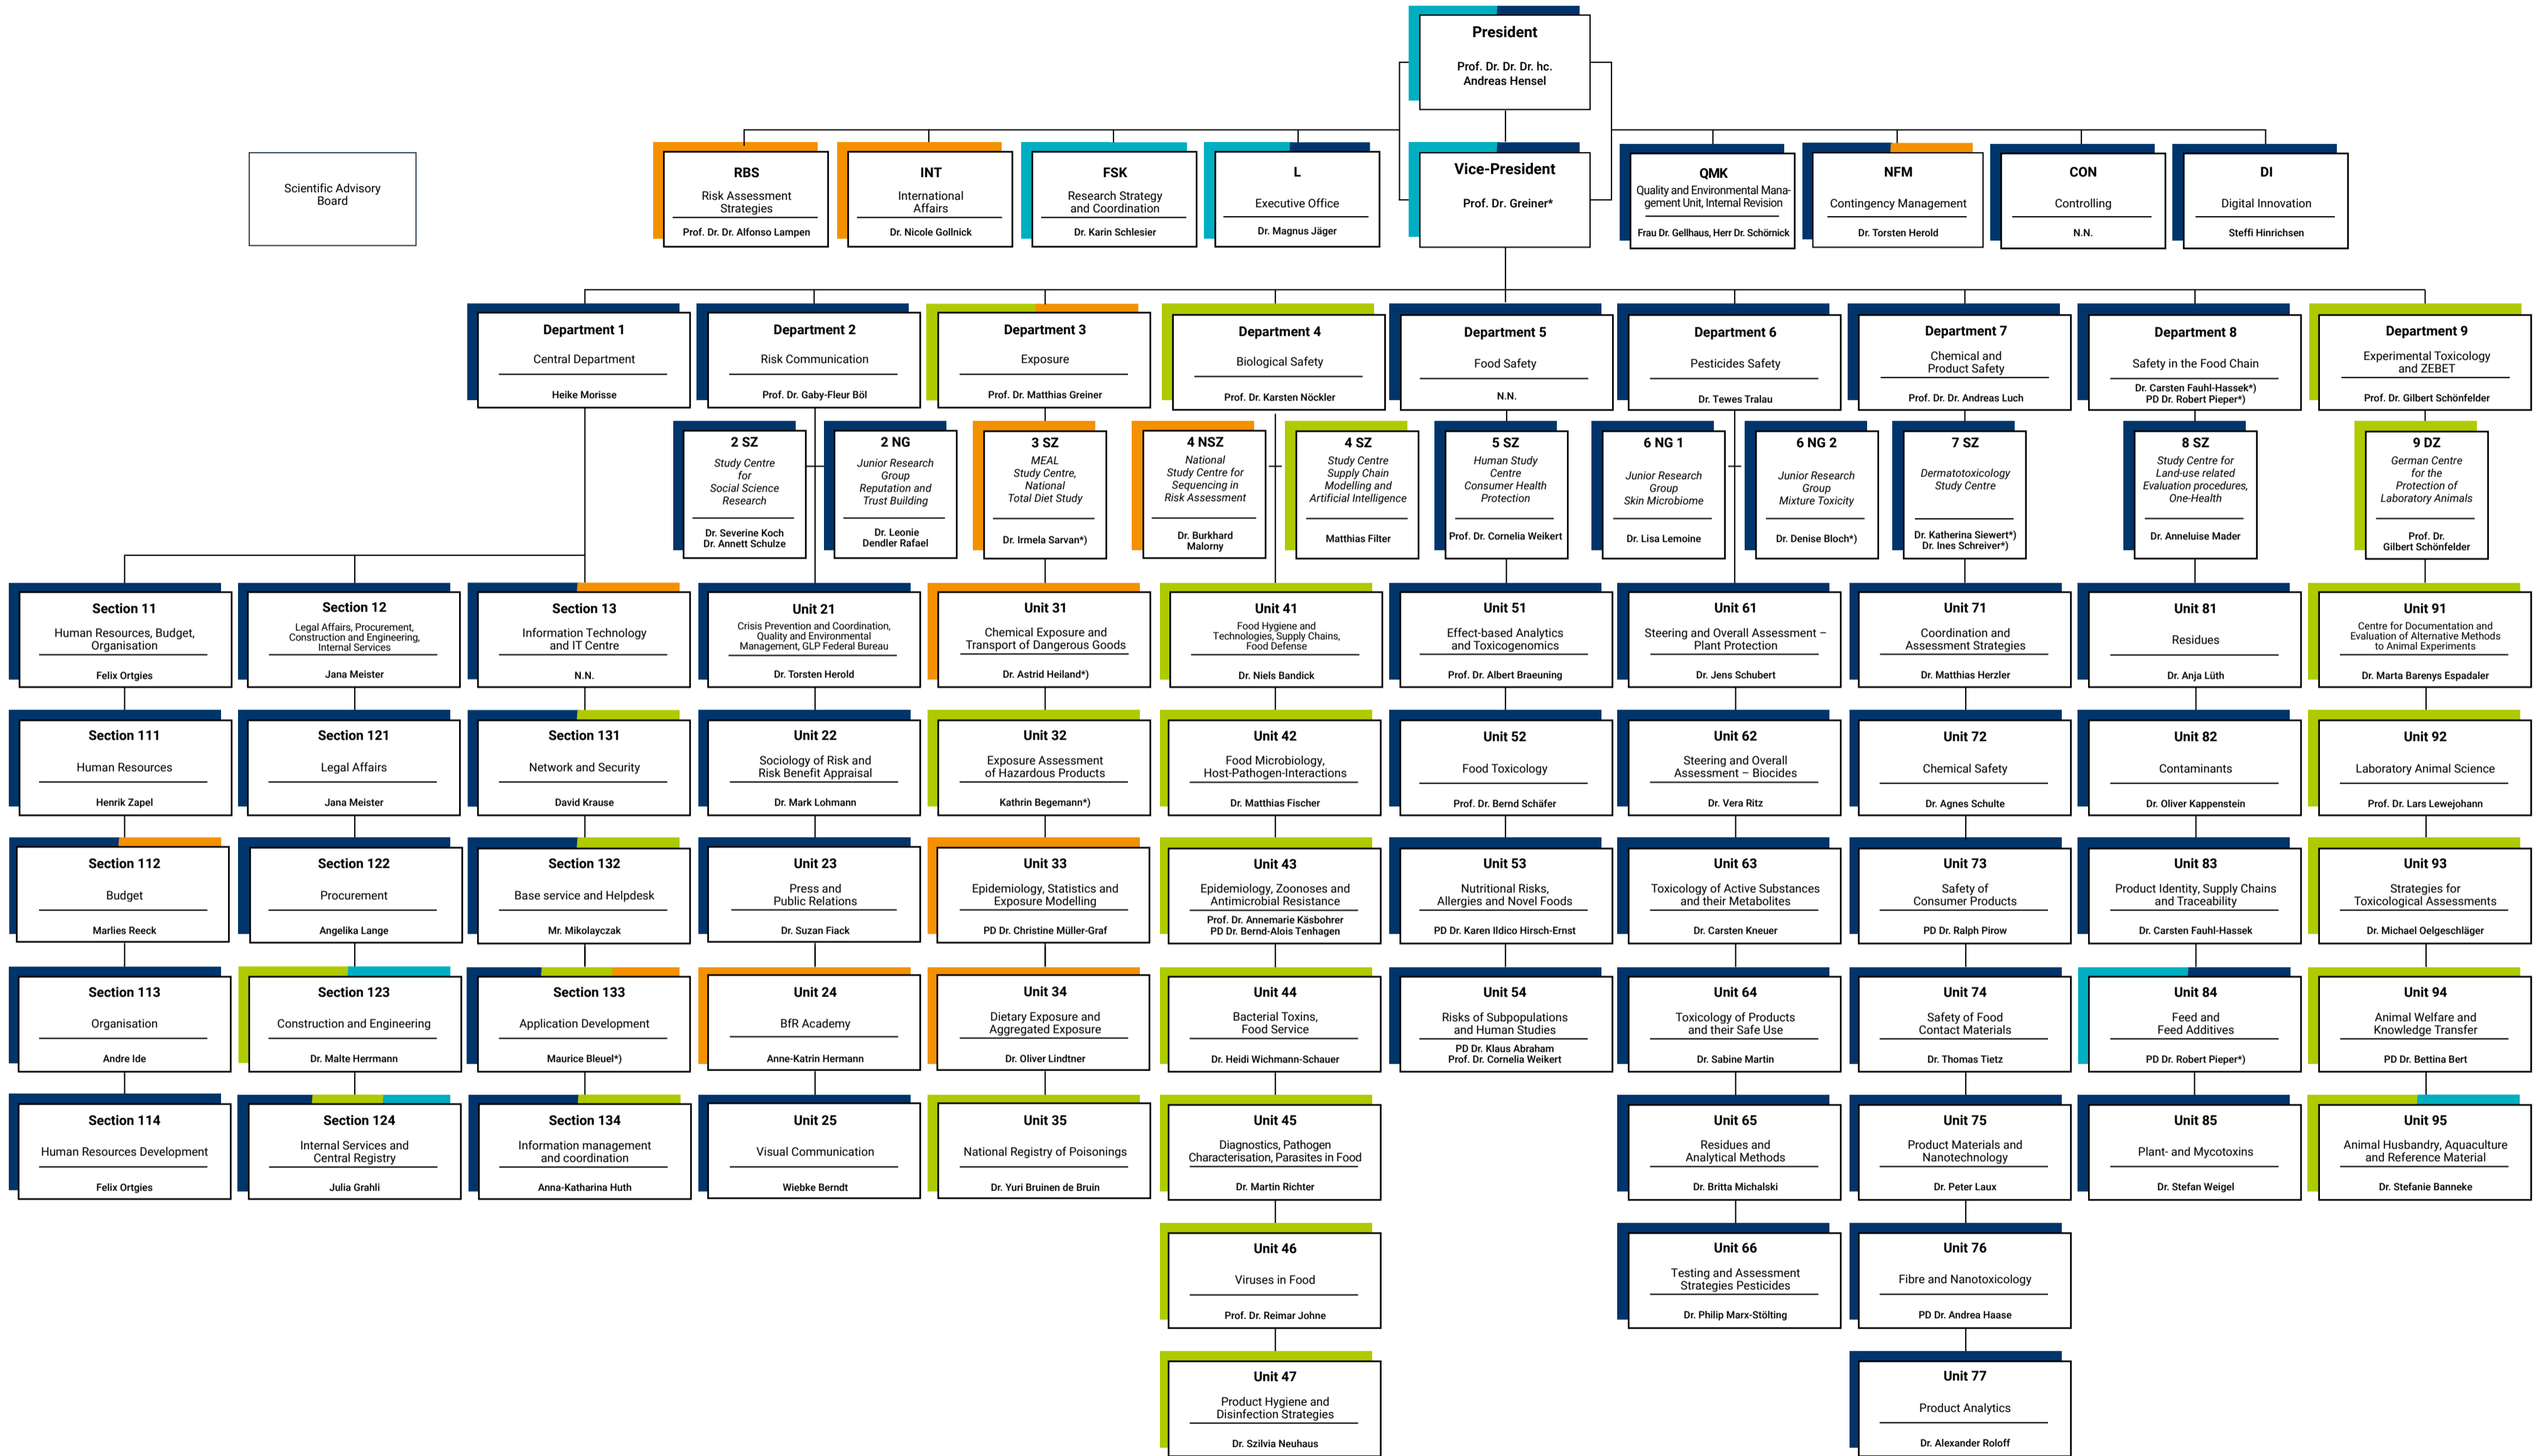

**Organisation Chart and Locations German Federal Institute for Risk Assessment (BfR)**

\*) Temporary appointment or entrusted with the performance of tasks  
) Reporting

**Locations**

- Berlin Jungfernheide**  
Max-Dohrn-Straße 8–10  
10589 Berlin  
GERMANY  
Phone +49 30 18412-0  
Fax +49 30 18412-99099
- Berlin Marienfelde**  
Diedersdorfer Weg 1  
12277 Berlin  
GERMANY  
Phone +49 30 18412-0  
Fax +49 30 18412-99099
- Berlin Alt-Marienfelde**  
Alt-Marienfelde 17–21  
12277 Berlin  
GERMANY  
Phone +49 30 18412-0  
Fax +49 30 18412-99099
- Berlin Nahmitzer Damm**  
Nahmitzer Damm 12  
12277 Berlin  
GERMANY  
Phone +49 30 18412-0  
Fax +49 30 18412-99099